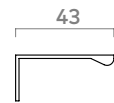

## Lincoln Collection

A minimalist, wrap around profile handle collection. Lincoln is designed for contemporary spaces. Made from Aluminium. Includes fixings.

CODE	TYPE	FINISHES	DIAMETER	PROJECTION	HOLE CENTRES	LENGTH	WIDTH X HEIGHT
GLIP128	Profile Handle	BN, BSB, MBL	-	43mm	128mm	200mm	-
GLIP192	Profile Handle	BN, BSB, MBL	-	43mm	192mm	250mm	-
GLIP768	Profile Handle	BN, BSB, MBL	-	43mm	768mm	800mm	-