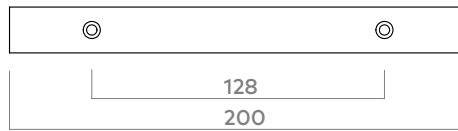

## Lincoln Collection

A minimalist, wrap around profile handle collection. Lincoln is designed for contemporary spaces. Made from Aluminium. Includes fixings.

CODE	TYPE	FINISHES	DIAMETER	PROJECTION	HOLE CENTRES	LENGTH	WIDTH X HEIGHT
GLIP128	Profile Handle	BN, BSB, MBL	-	43mm	128mm	200mm	-
GLIP192	Profile Handle	BN, BSB, MBL	-	43mm	192mm	250mm	-
GLIP768	Profile Handle	BN, BSB, MBL	-	43mm	768mm	800mm	-