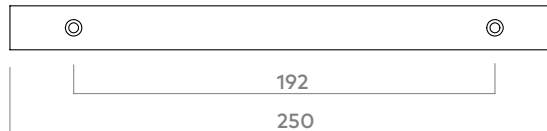

## Lincoln Collection

A minimalist, wrap around profile handle collection. Lincoln is designed for contemporary spaces. Made from Aluminium. Includes fixings.

CODE	TYPE	FINISHES	DIAMETER	PROJECTION	HOLE CENTRES	LENGTH	WIDTH X HEIGHT
GLIP128	Profile Handle	BN, BSB, MBL	-	43mm	128mm	200mm	-
GLIP192	Profile Handle	BN, BSB, MBL	-	43mm	192mm	250mm	-
GLIP768	Profile Handle	BN, BSB, MBL	-	43mm	768mm	800mm	-