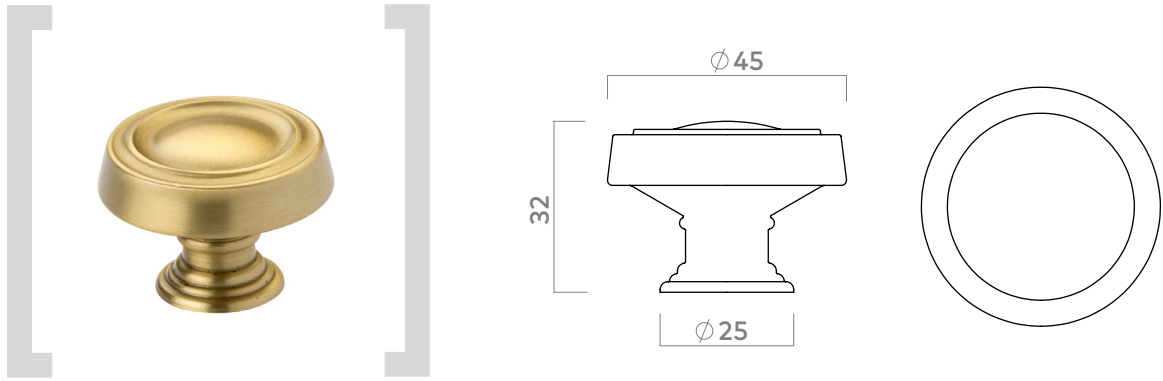

HENDEL & HENDEL

Ivo Collection

A bold, yet elegant design, Ivo features circular detailing, well suited to traditional cabinetry. Made from Aluminium. Includes fixings.

CODE	TYPE	FINISHES	DIAMETER	PROJECTION	HOLE CENTRES	LENGTH	WIDTH X HEIGHT
GIVK045	Knob	BRO, BSB, PN	45mm	32mm	-	-	-