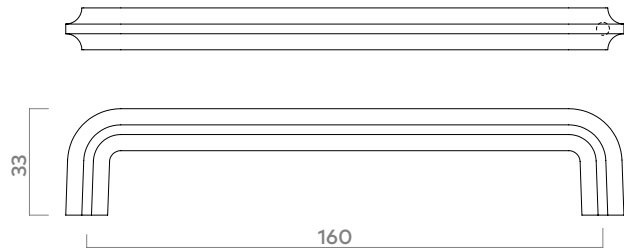

HENDEL & HENDEL

Lumi Collection

With its unique shape and clean, linear detailing, this collection personifies transitional.
The design is perfectly proportioned and beautifully tactile.
Made from Zamac. Includes fixings.

CODE	TYPE	FINISHES	DIAMETER	PROJECTION	HOLE CENTRES	LENGTH	WIDTH X HEIGHT
GLUD160	D Handle	AB, AP, BSB	-	33mm	160mm	173mm	-
GLUD320	D Handle	AB, AP, BSB	-	33mm	320mm	334mm	-