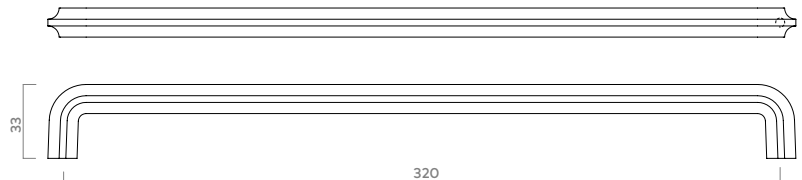

HENDEL & HENDEL

Lumi Collection

With its unique shape and clean, linear detailing, this collection personifies transitional.
The design is perfectly proportioned and beautifully tactile.
Made from Zamac. Includes fixings.

CODE	TYPE	FINISHES	DIAMETER	PROJECTION	HOLE CENTRES	LENGTH	WIDTH X HEIGHT
GLUD160	D Handle	AB, AP, BSB	-	33mm	160mm	173mm	-
GLUD320	D Handle	AB, AP, BSB	-	33mm	320mm	334mm	-