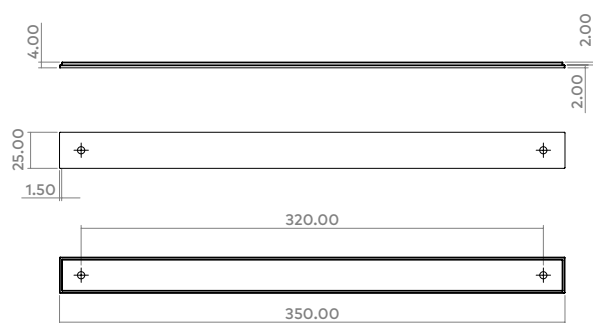

CODE	TYPE	FINISHES	DIAMETER	PROJECTION	HOLE CENTRES	LENGTH	WIDTH X HEIGHT
GBAK032	Knob	BRO, BSB, DBB, MBL, PN	32mm	29mm	-	-	-
GBABP100	Backplate	BRO, BSB, DBB, MBL, PN	-	-	-	100mm	-
GBAC064	Cup Handle	BRO, BSB, DBB, MBL, PN	-	24mm	64mm	105mm	-

CODE	TYPE	FINISHES	DIAMETER	PROJECTION	HOLE CENTRES	LENGTH	WIDTH X HEIGHT
GBAP160	Pull Handle	BRO, BSB, DBB, MBL, PN	-	30mm	160mm	180mm	20 x 9
GBAP320	Pull Handle	BRO, BSB, DBB, MBL, PN	-	35mm	320mm	340mm	20 x 11

CODE	TYPE	FINISHES	DIAMETER	PROJECTION	HOLE CENTRES	LENGTH	WIDTH X HEIGHT
GU01BP160	Backplate	BRO, BSB, DBB, MBL, PN	-	-	160mm	190mm	-
GU02BP320	Backplate	BRO, BSB, DBB, MBL, PN	-	-	320mm	350mm	-

www.hendelandhendel.co.uk

CODE	TYPE	FINISHES	DIAMETER	PROJECTION	HOLE CENTRES	LENGTH	WIDTH X HEIGHT
GBETP064	Pull Handle	BRO, BSB, DBB, MBL, PN	-	26mm	64mm	80mm	-
GBEPPO64	Pull Handle	BRO, BSB, DBB, MBL, PN	-	26mm	64mm	80mm	-

www.hendelandhendel.co.uk