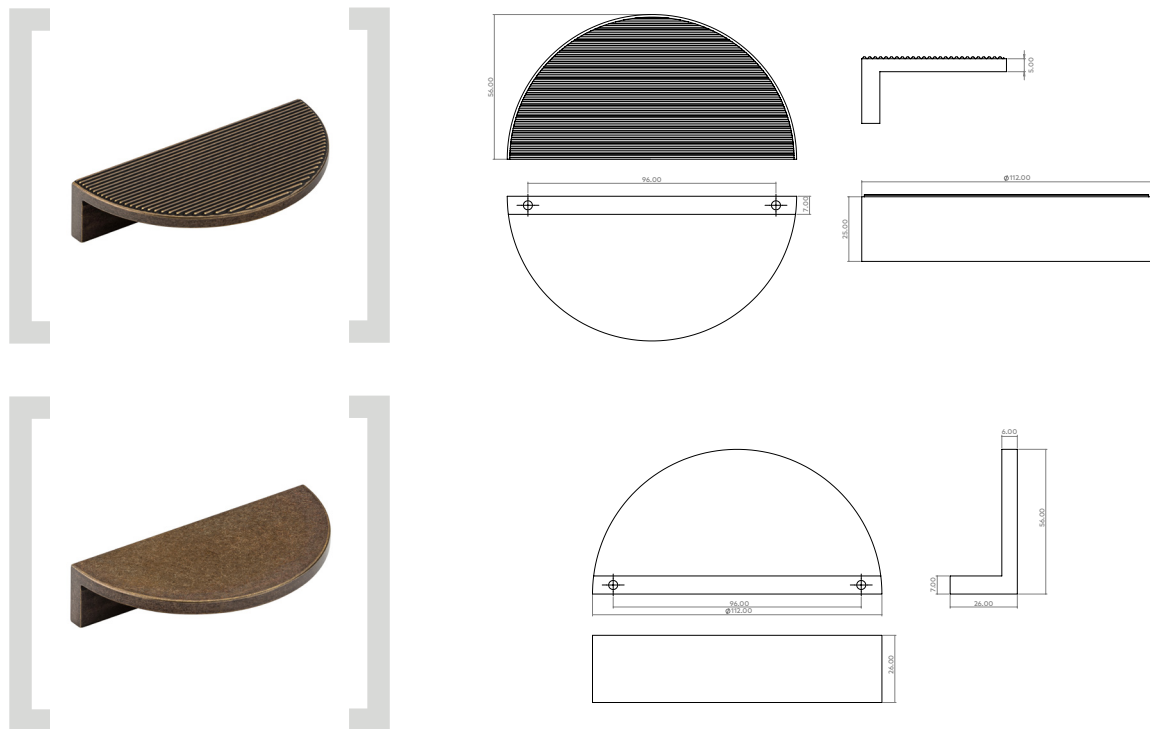

CODE	TYPE	FINISHES	DIAMETER	PROJECTION	HOLE CENTRES	LENGTH	WIDTH X HEIGHT
GBETP064	Pull Handle	BRO, BSB, DBB, MBL, PN	-	26mm	64mm	80mm	-
GBEPPO64	Pull Handle	BRO, BSB, DBB, MBL, PN	-	26mm	64mm	80mm	-

www.hendelandhendel.co.uk

CODE	TYPE	FINISHES	DIAMETER	PROJECTION	HOLE CENTRES	LENGTH	WIDTH X HEIGHT
GBETP096	Pull Handle	BRO, BSB, DBB, MBL, PN	-	26mm	96mm	112mm	-
GBEPP096	Pull Handle	BRO, BSB, DBB, MBL, PN	-	26mm	96mm	112mm	-