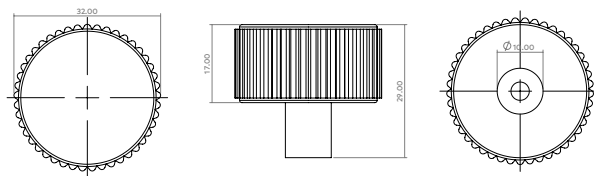

HENDEL & HENDEL

Barrington Collection

This signature collection features a striking ribbed texture, taking elements of inspiration from Art Deco design. With its bold industrial flair and fine details, the Barrington collection makes a statement. Made from Zamac. Includes fixings.

CODE	TYPE	FINISHES	DIAMETER	PROJECTION	HOLE CENTRES	LENGTH	WIDTH X HEIGHT
GBAK032	Knob	BRO, BSB, DBB, MBL, PN	32mm	29mm	-	-	-
GBABP100	Backplate	BRO, BSB, DBB, MBL, PN	-	-	-	100mm	-
GBAC064	Cup Handle	BRO, BSB, DBB, MBL, PN	-	24mm	64mm	105mm	-

CODE	TYPE	FINISHES	DIAMETER	PROJECTION	HOLE CENTRES	LENGTH	WIDTH X HEIGHT
GBAP160	Pull Handle	BRO, BSB, DBB, MBL, PN	-	30mm	160mm	180mm	20 x 9
GBAP320	Pull Handle	BRO, BSB, DBB, MBL, PN	-	35mm	320mm	340mm	20 x 11

CODE	TYPE	FINISHES	DIAMETER	PROJECTION	HOLE CENTRES	LENGTH	WIDTH X HEIGHT
GU01BP160	Backplate	BRO, BSB, DBB, MBL, PN	-	-	160mm	190mm	-
GU02BP320	Backplate	BRO, BSB, DBB, MBL, PN	-	-	320mm	350mm	-

www.hendelandhendel.co.uk