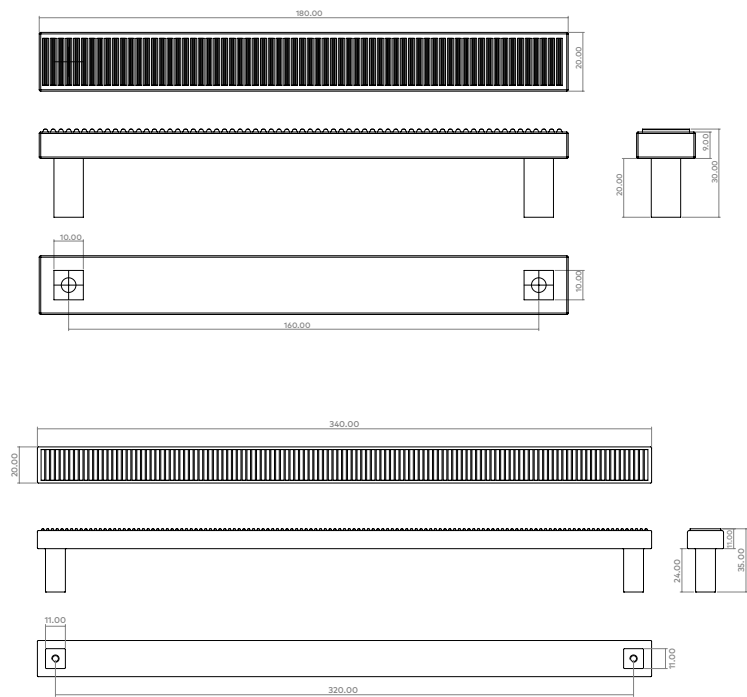

CODE	TYPE	FINISHES	DIAMETER	PROJECTION	HOLE CENTRES	LENGTH	WIDTH X HEIGHT
GBAK032	Knob	BRO, BSB, DBB, MBL, PN	32mm	29mm	-	-	-
GBABP100	Backplate	BRO, BSB, DBB, MBL, PN	-	-	-	100mm	-
GBAC064	Cup Handle	BRO, BSB, DBB, MBL, PN	-	24mm	64mm	105mm	-

CODE	TYPE	FINISHES	DIAMETER	PROJECTION	HOLE CENTRES	LENGTH	WIDTH X HEIGHT
GBAP160	Pull Handle	BRO, BSB, DBB, MBL, PN	-	30mm	160mm	180mm	20 x 9
GBAP320	Pull Handle	BRO, BSB, DBB, MBL, PN	-	35mm	320mm	340mm	20 x 11

CODE	TYPE	FINISHES	DIAMETER	PROJECTION	HOLE CENTRES	LENGTH	WIDTH X HEIGHT
GU01BP160	Backplate	BRO, BSB, DBB, MBL, PN	-	-	160mm	190mm	-
GU02BP320	Backplate	BRO, BSB, DBB, MBL, PN	-	-	320mm	350mm	-

www.hendelandhendel.co.uk