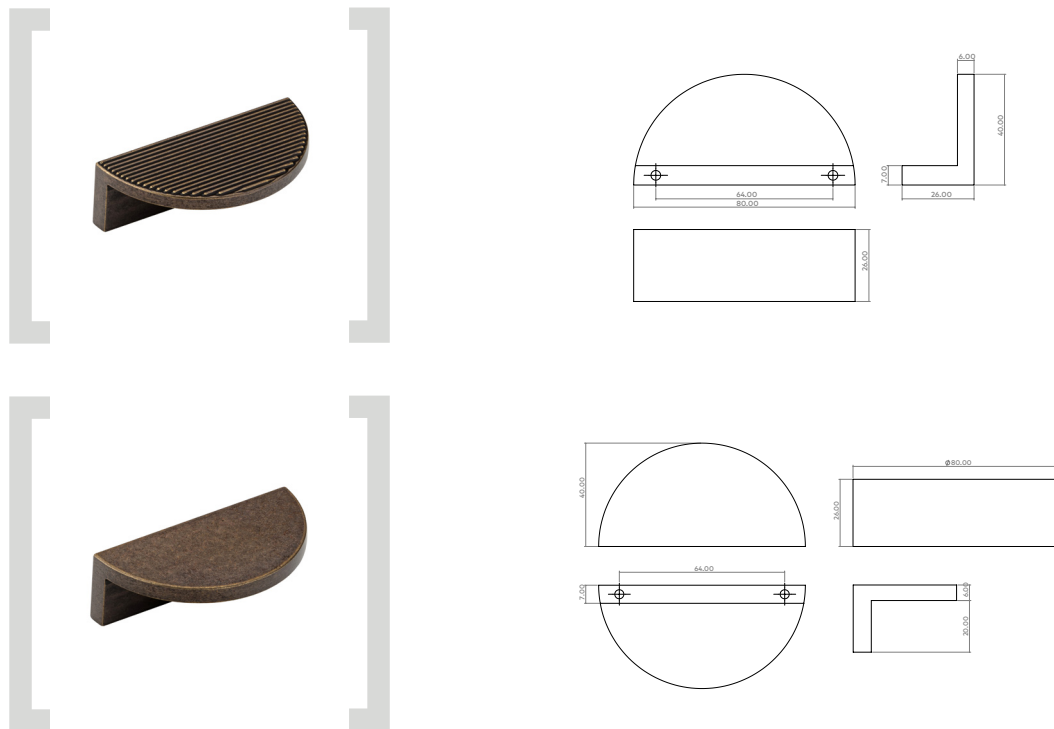

CODE	TYPE	FINISHES	DIAMETER	PROJECTION	HOLE CENTRES	LENGTH	WIDTH X HEIGHT
GU01BP160	Backplate	BRO, BSB, DBB, MBL, PN	-	-	160mm	190mm	-
GU02BP320	Backplate	BRO, BSB, DBB, MBL, PN	-	-	320mm	350mm	-

www.hendelandhendel.co.uk

CODE	TYPE	FINISHES	DIAMETER	PROJECTION	HOLE CENTRES	LENGTH	WIDTH X HEIGHT
GBETP064	Pull Handle	BRO, BSB, DBB, MBL, PN	-	26mm	64mm	80mm	-
GBEPPO64	Pull Handle	BRO, BSB, DBB, MBL, PN	-	26mm	64mm	80mm	-

www.hendelandhendel.co.uk