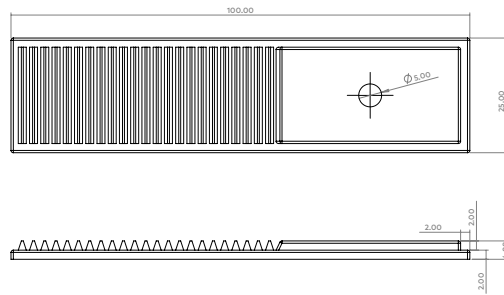

CODE	TYPE	FINISHES	DIAMETER	PROJECTION	HOLE CENTRES	LENGTH	WIDTH X HEIGHT
GBAK032	Knob	BRO, BSB, DBB, MBL, PN	32mm	29mm	-	-	-
GBABP100	Backplate	BRO, BSB, DBB, MBL, PN	-	-	-	100mm	-
GBAC064	Cup Handle	BRO, BSB, DBB, MBL, PN	-	24mm	64mm	105mm	-

CODE	TYPE	FINISHES	DIAMETER	PROJECTION	HOLE CENTRES	LENGTH	WIDTH X HEIGHT
GBAP160	Pull Handle	BRO, BSB, DBB, MBL, PN	-	30mm	160mm	180mm	20 x 9
GBAP320	Pull Handle	BRO, BSB, DBB, MBL, PN	-	35mm	320mm	340mm	20 x 11

CODE	TYPE	FINISHES	DIAMETER	PROJECTION	HOLE CENTRES	LENGTH	WIDTH X HEIGHT
GU01BP160	Backplate	BRO, BSB, DBB, MBL, PN	-	-	160mm	190mm	-
GU02BP320	Backplate	BRO, BSB, DBB, MBL, PN	-	-	320mm	350mm	-

www.hendelandhendel.co.uk

CODE	TYPE	FINISHES	DIAMETER	PROJECTION	HOLE CENTRES	LENGTH	WIDTH X HEIGHT
GBETP064	Pull Handle	BRO, BSB, DBB, MBL, PN	-	26mm	64mm	80mm	-
GBEPPO64	Pull Handle	BRO, BSB, DBB, MBL, PN	-	26mm	64mm	80mm	-

www.hendelandhendel.co.uk