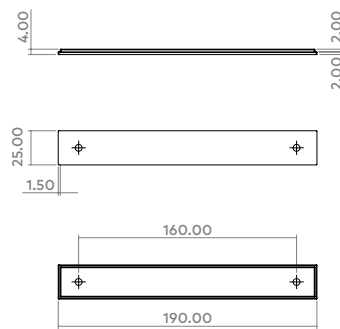

CODE	TYPE	FINISHES	DIAMETER	PROJECTION	HOLE CENTRES	LENGTH	WIDTH X HEIGHT
GBAK032	Knob	BRO, BSB, DBB, MBL, PN	32mm	29mm	-	-	-
GBABP100	Backplate	BRO, BSB, DBB, MBL, PN	-	-	-	100mm	-
GBAC064	Cup Handle	BRO, BSB, DBB, MBL, PN	-	24mm	64mm	105mm	-

CODE	TYPE	FINISHES	DIAMETER	PROJECTION	HOLE CENTRES	LENGTH	WIDTH X HEIGHT
GBAP160	Pull Handle	BRO, BSB, DBB, MBL, PN	-	30mm	160mm	180mm	20 x 9
GBAP320	Pull Handle	BRO, BSB, DBB, MBL, PN	-	35mm	320mm	340mm	20 x 11

CODE	TYPE	FINISHES	DIAMETER	PROJECTION	HOLE CENTRES	LENGTH	WIDTH X HEIGHT
GU01BP160	Backplate	BRO, BSB, DBB, MBL, PN	-	-	160mm	190mm	-
GU02BP320	Backplate	BRO, BSB, DBB, MBL, PN	-	-	320mm	350mm	-

www.hendelandhendel.co.uk

CODE	TYPE	FINISHES	DIAMETER	PROJECTION	HOLE CENTRES	LENGTH	WIDTH X HEIGHT
GBETP064	Pull Handle	BRO, BSB, DBB, MBL, PN	-	26mm	64mm	80mm	-
GBEPPO64	Pull Handle	BRO, BSB, DBB, MBL, PN	-	26mm	64mm	80mm	-

www.hendelandhendel.co.uk