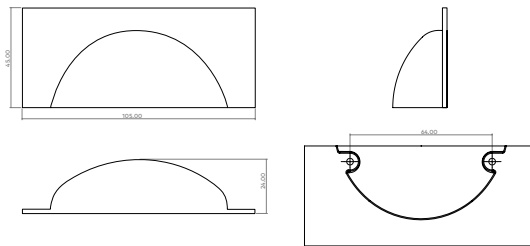

CODE	TYPE	FINISHES	DIAMETER	PROJECTION	HOLE CENTRES	LENGTH	WIDTH X HEIGHT
GBAK032	Knob	BRO, BSB, DBB, MBL, PN	32mm	29mm	-	-	-
GBABP100	Backplate	BRO, BSB, DBB, MBL, PN	-	-	-	100mm	-
GBAC064	Cup Handle	BRO, BSB, DBB, MBL, PN	-	24mm	64mm	105mm	-

CODE	TYPE	FINISHES	DIAMETER	PROJECTION	HOLE CENTRES	LENGTH	WIDTH X HEIGHT
GBAP160	Pull Handle	BRO, BSB, DBB, MBL, PN	-	30mm	160mm	180mm	20 x 9
GBAP320	Pull Handle	BRO, BSB, DBB, MBL, PN	-	35mm	320mm	340mm	20 x 11

CODE	TYPE	FINISHES	DIAMETER	PROJECTION	HOLE CENTRES	LENGTH	WIDTH X HEIGHT
GU01BP160	Backplate	BRO, BSB, DBB, MBL, PN	-	-	160mm	190mm	-
GU02BP320	Backplate	BRO, BSB, DBB, MBL, PN	-	-	320mm	350mm	-

www.hendelandhendel.co.uk

CODE	TYPE	FINISHES	DIAMETER	PROJECTION	HOLE CENTRES	LENGTH	WIDTH X HEIGHT
GBETP096	Pull Handle	BRO, BSB, DBB, MBL, PN	-	26mm	96mm	112mm	-
GBEPP096	Pull Handle	BRO, BSB, DBB, MBL, PN	-	26mm	96mm	112mm	-