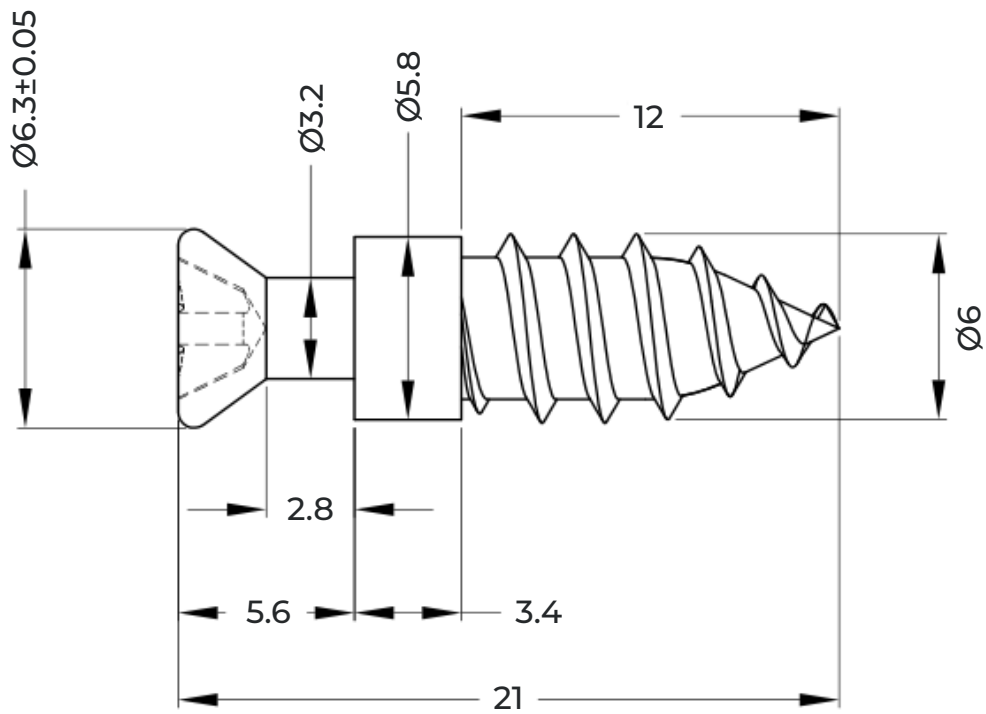

## Cams & Dowels

J601-218 - 24mm Tornado Dowel - Zinc Plated

## Cams & Dowels

J601-219 - 24mm Tornado Dowel - Zinc Plated

## Cams & Dowels

J601-200 - NestX 12 x 6mm Euro Bolt Zinc Plated W/Sc Thread

## Cams & Dowels

J601-222 - 34mm Easi Assembly Dowel 8mm Thread