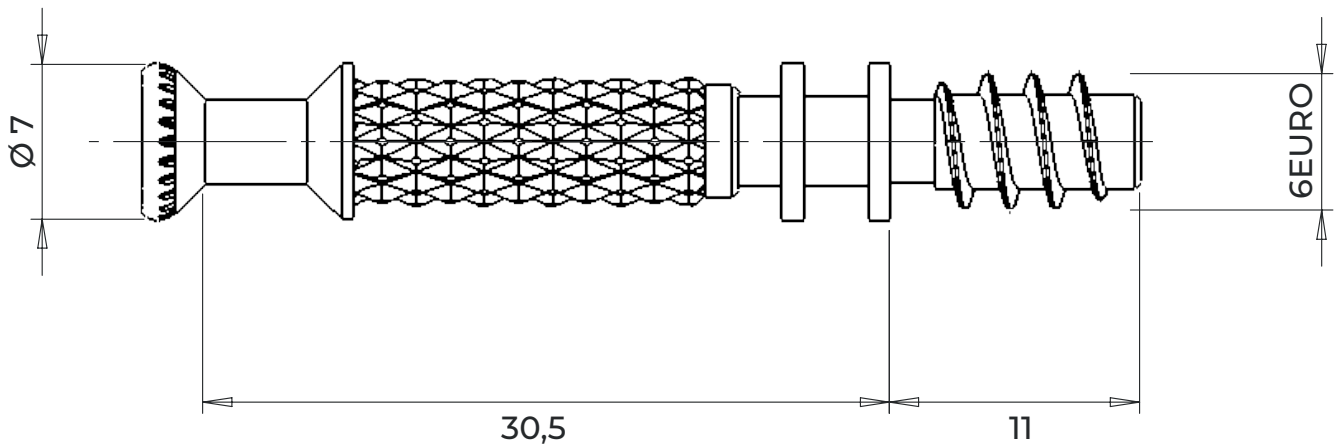

## Cams & Dowels

J601-218 - 24mm Tornado Dowel - Zinc Plated

## Cams & Dowels

J601-200 - NestX 12 x 6mm Euro Bolt Zinc Plated W/Sc Thread