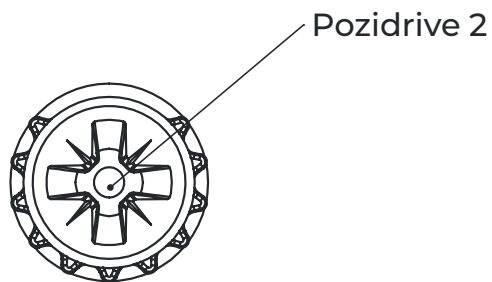

Cams & Dowels

J601-219 - 24mm Tornado Dowel - Zinc Plated