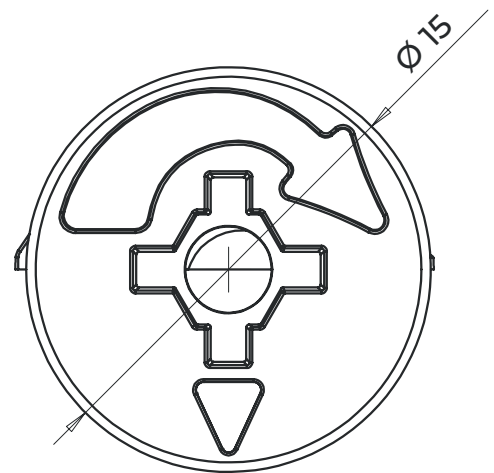

Cams & Dowels

J601-109 - 18mm Cam System Zamac