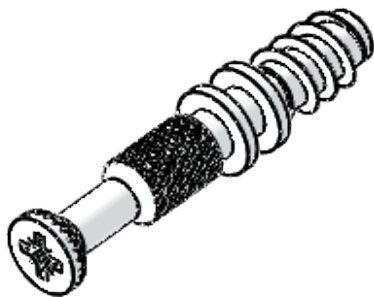

Cams & Dowels

J601-212 - 24mm Dowel - Zinc Plated