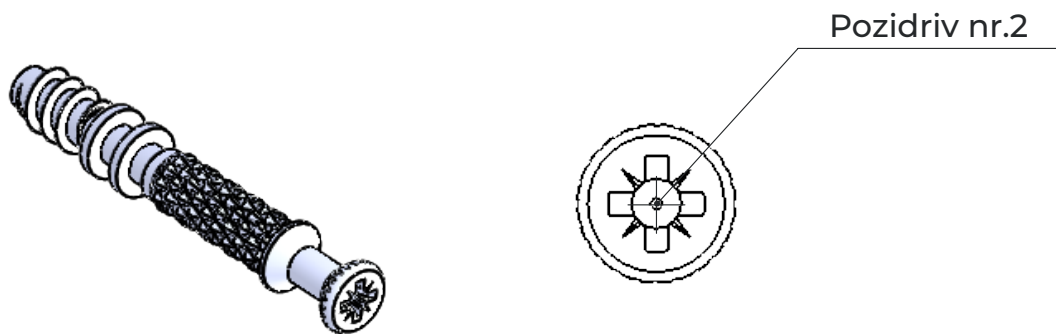

Cams & Dowels

J601-217 - 34mm Dowel - Zinc Plated