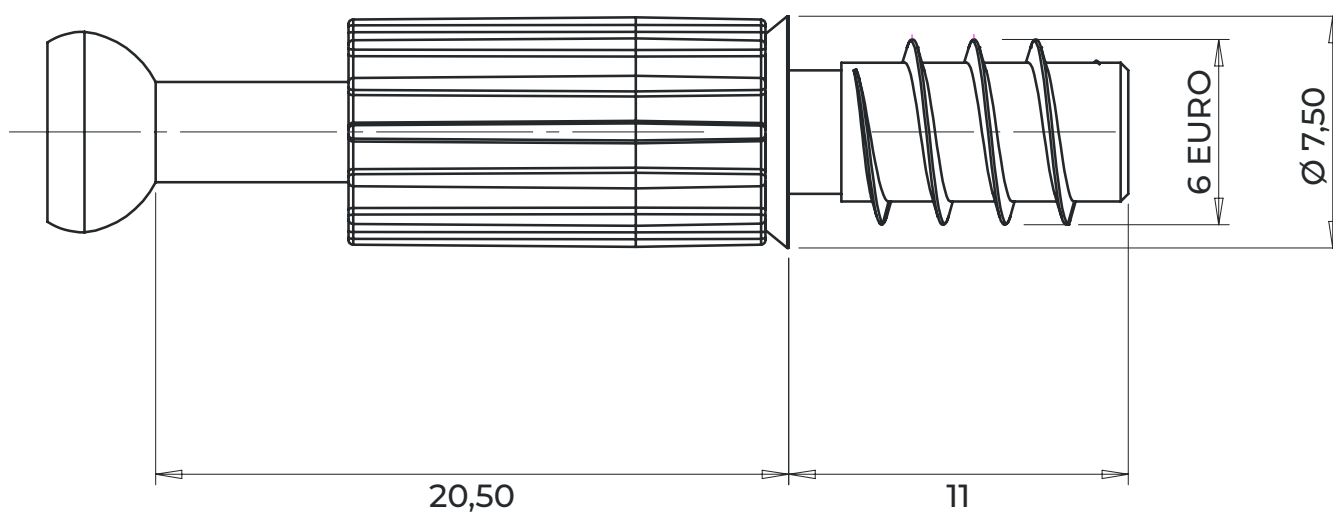

Cams & Dowels

J601-218 - 24mm Tornado Dowel - Zinc Plated