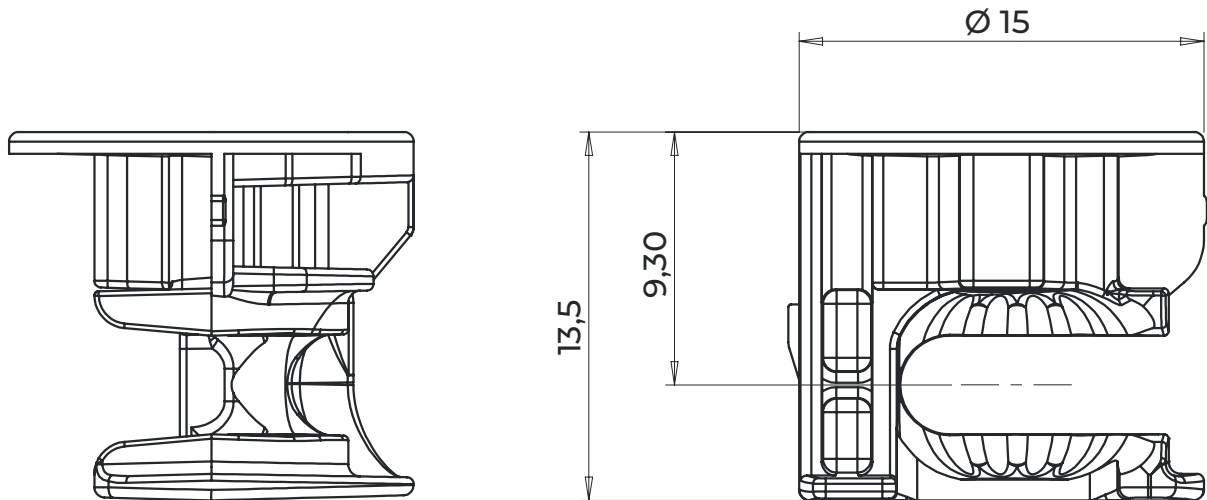

Cams & Dowels

J601-109 - 18mm Cam System Zamac