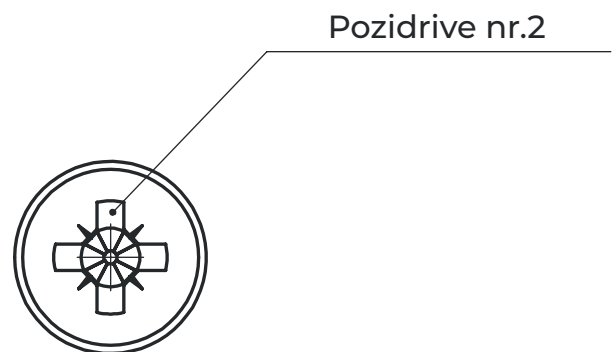

Cams & Dowels

J601-212 - 24mm Dowel - Zinc Plated