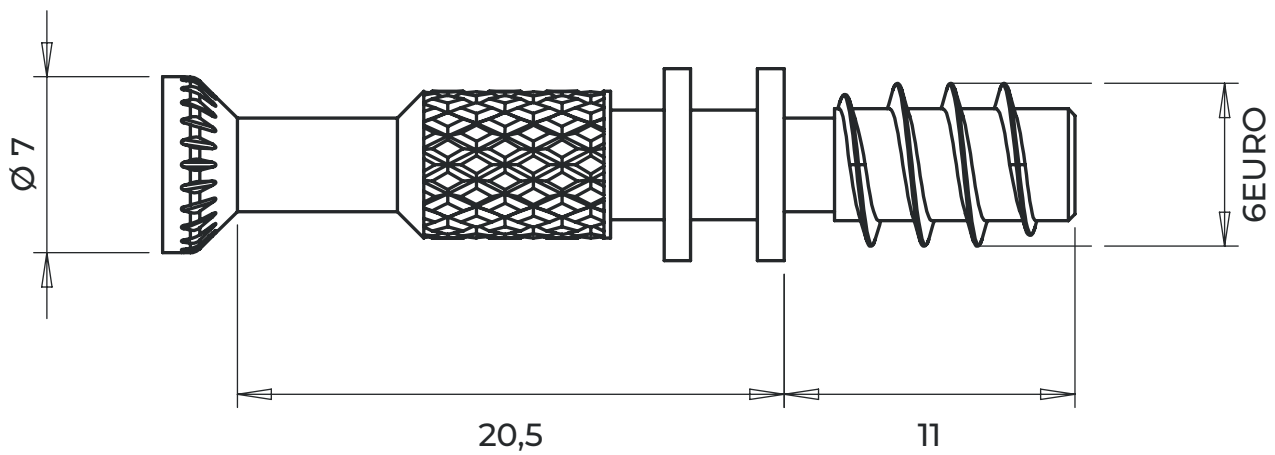

Cams & Dowels

J601-212 - 24mm Dowel - Zinc Plated