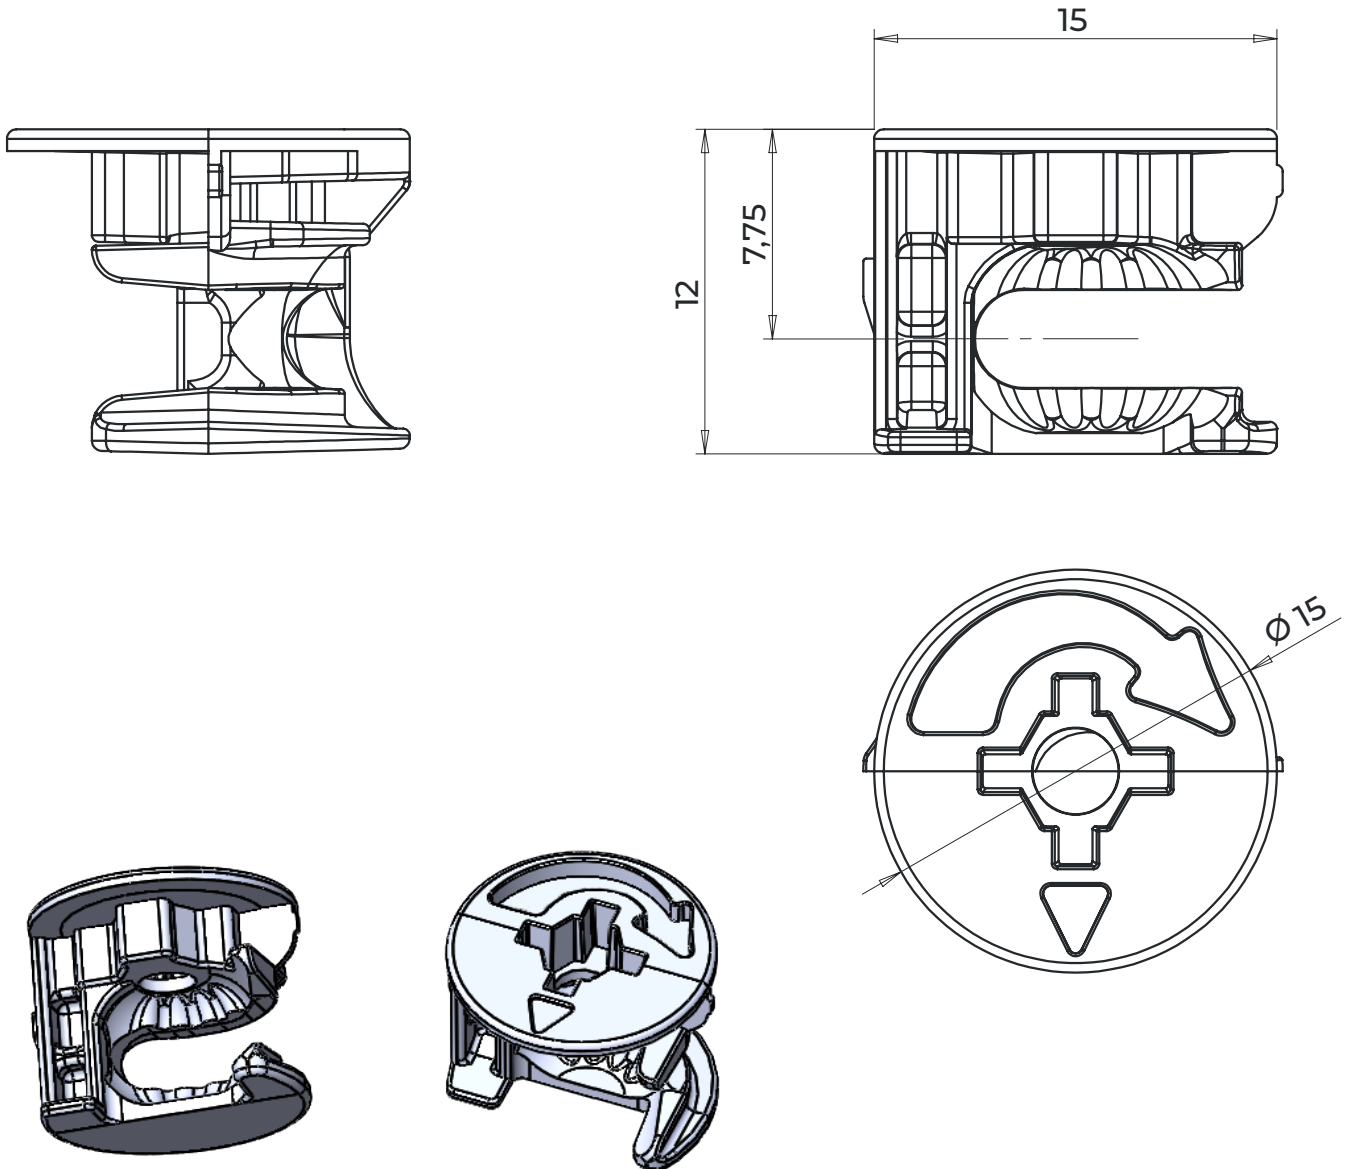

Cams & Dowels

J601-107/109 - 15mm/18mm Cam System Zamac