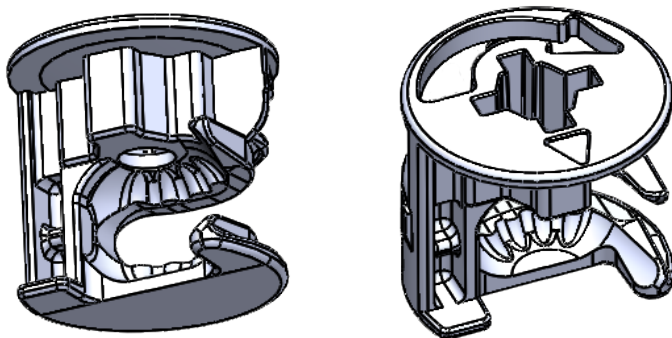

Cams & Dowels

J601-109 - 18mm Cam System Zamac