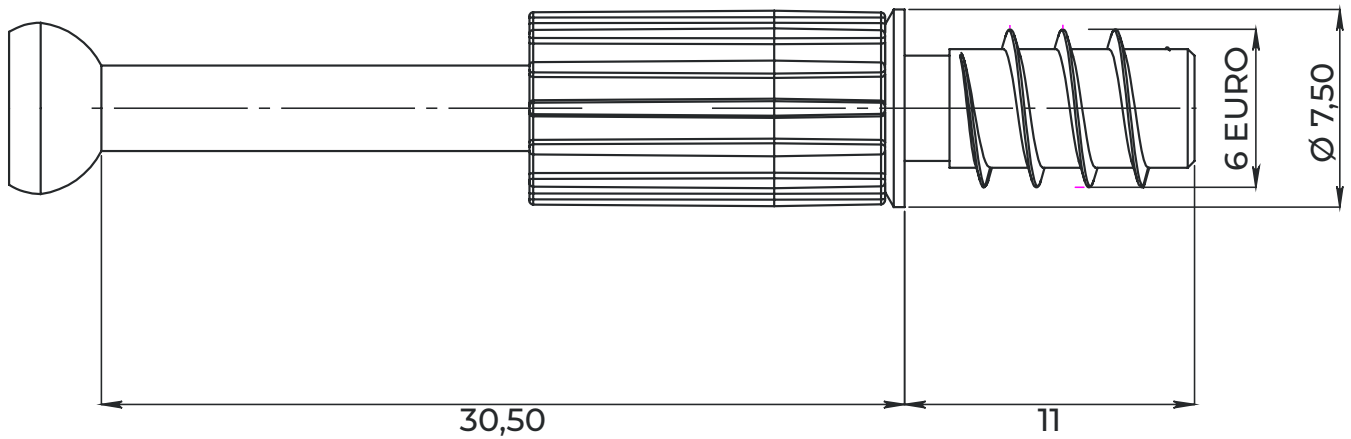

Cams & Dowels

J601-219 - 24mm Tornado Dowel - Zinc Plated