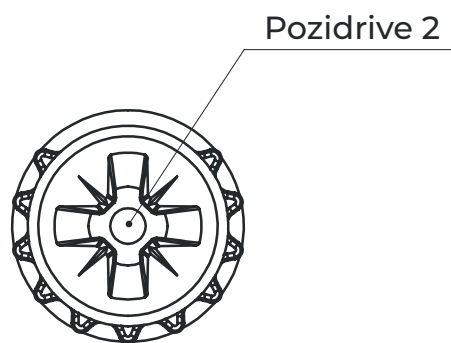

Cams & Dowels

J601-218 - 24mm Tornado Dowel - Zinc Plated